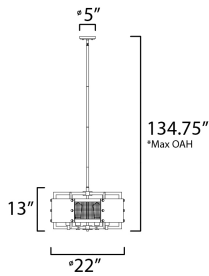

MEASUREMENTS

- DIMENSION : 22" L x 22" W x 13" H
- MAX OAH : 134.75" OAH
- CANOPY : 5" W x 0.75" H x 5" L
- HANGING WEIGHT : 16.28 lb

LAMPING

- INPUT VOLTAGE : 120V
- BULB : 6 x 60W Incandescent E26 Medium , 360W Total
- BULB INCLUDED : (Not Included)